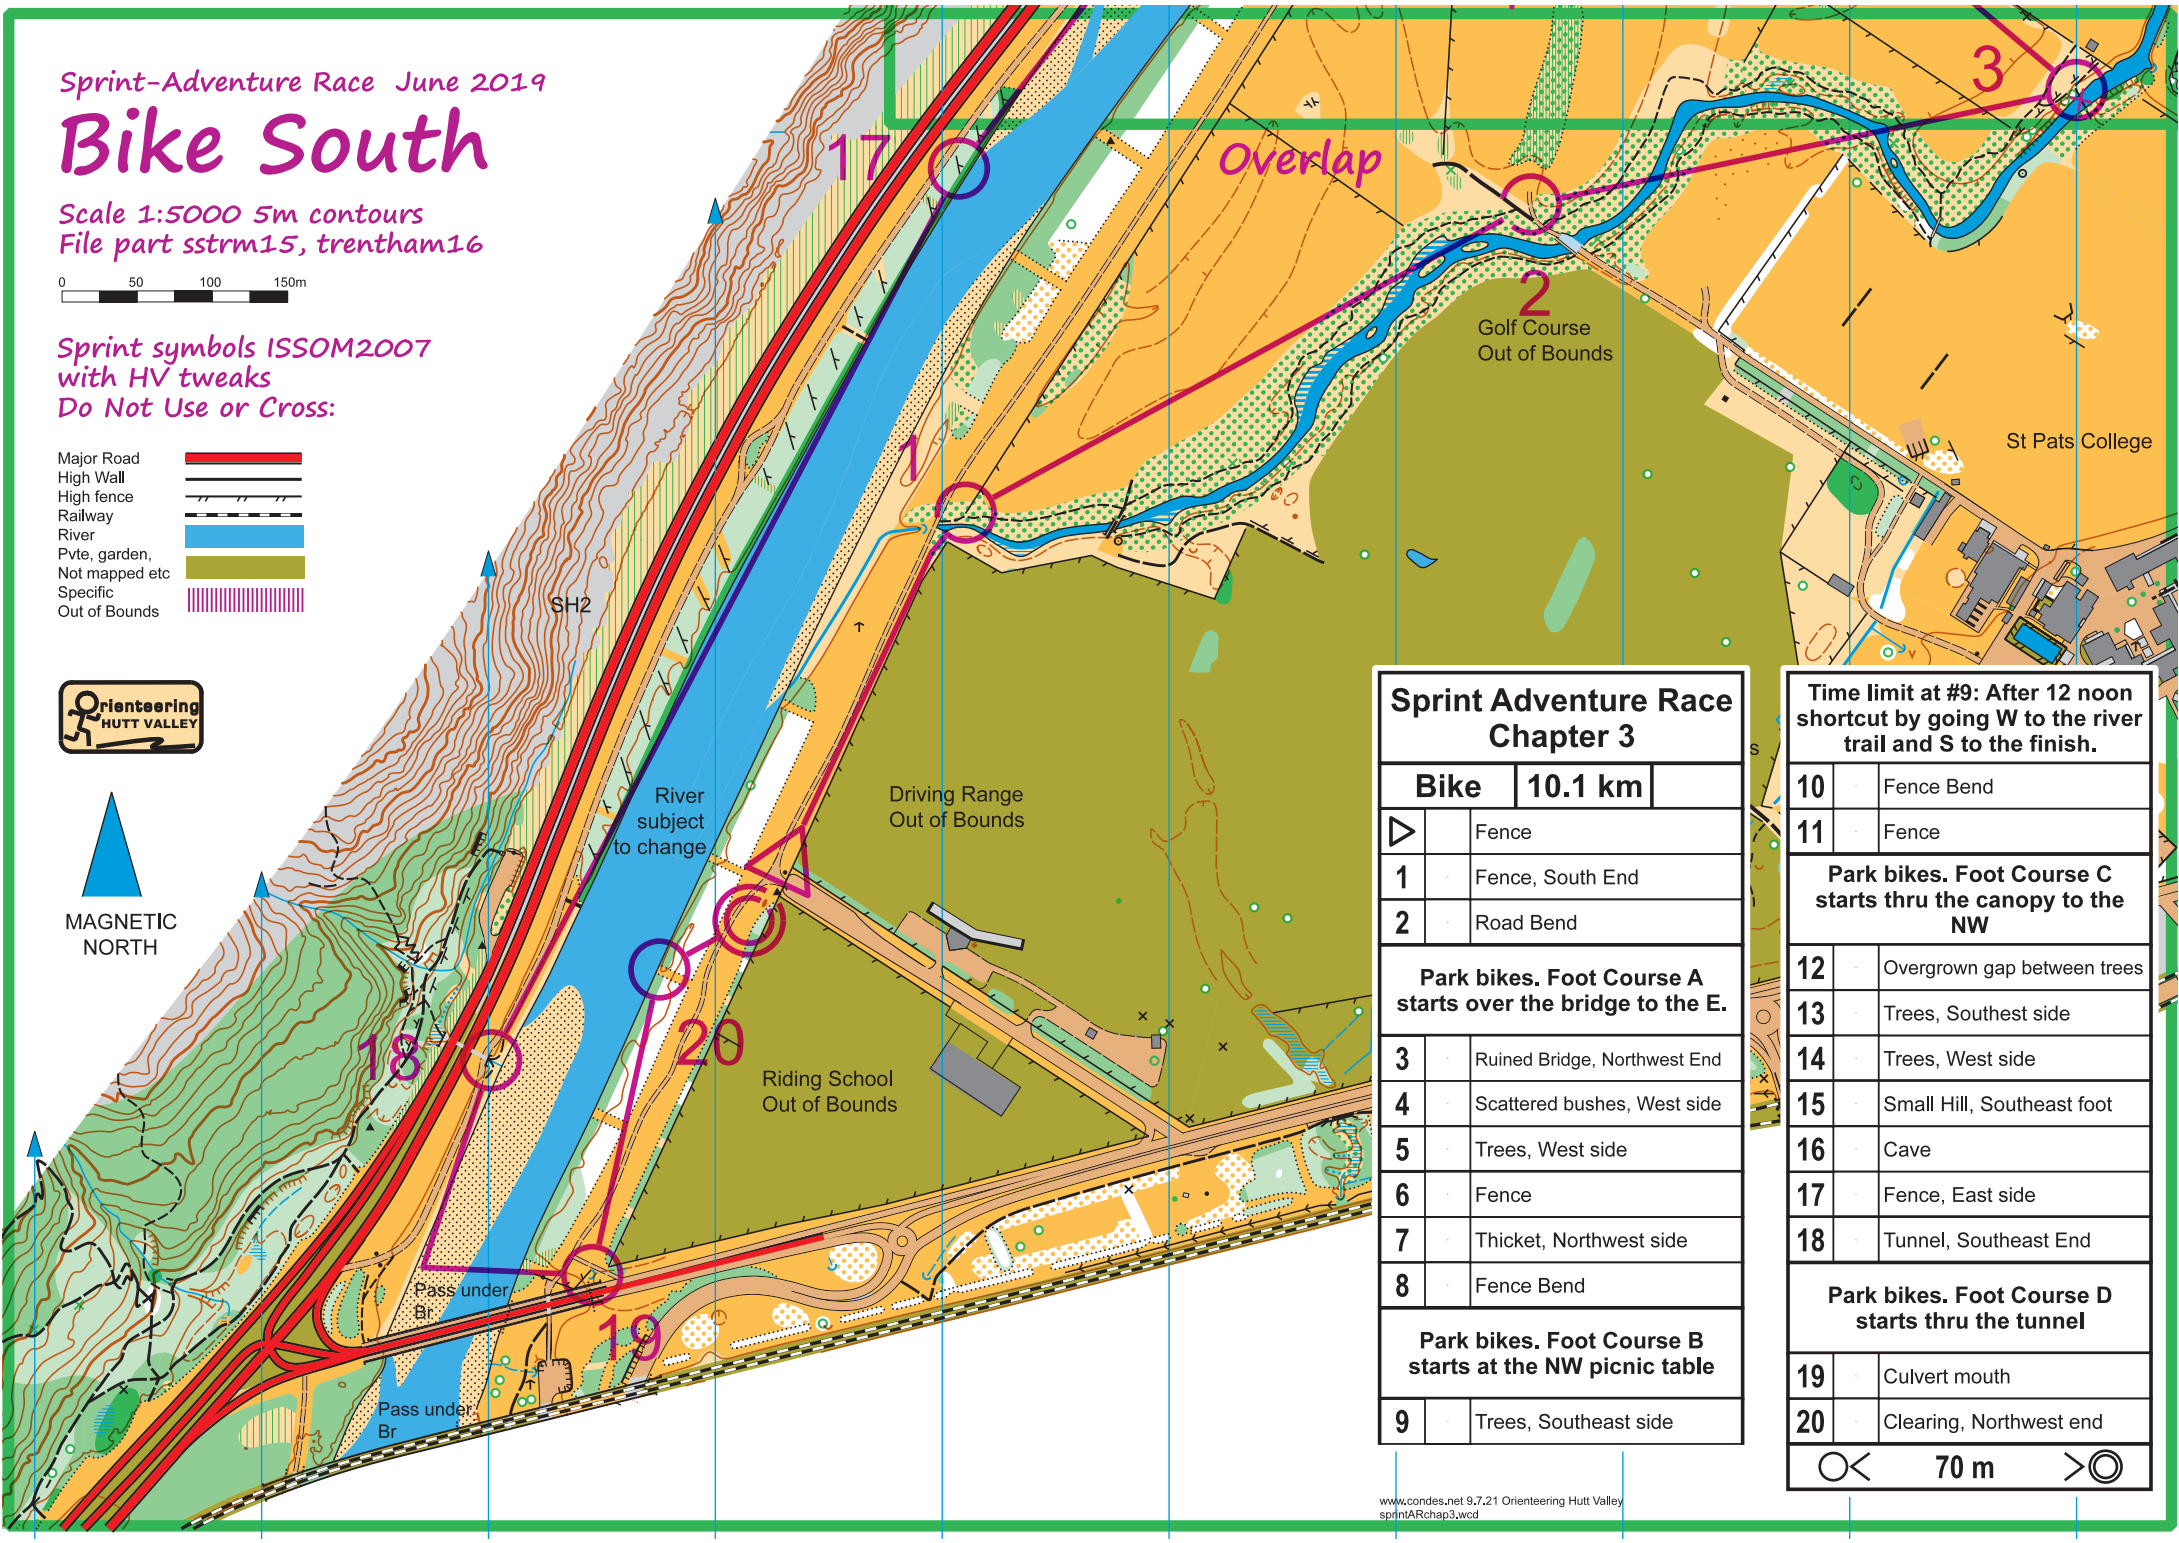

Sprint-Adventure Race June 2019

Bike South

Scale 1:5000 5m contours
File part sstrm15, trentham16

Sprint symbols ISSOM2007
with HV tweaks
Do Not Use or Cross:

- Major Road
- High Wall
- High fence
- Railway
- River
- Pvte, garden, Not mapped etc
- Specific
- Out of Bounds

Sprint Adventure Race Chapter 3

Bike	10.1 km
	Fence
1	Fence, South End
2	Road Bend
Park bikes. Foot Course A starts over the bridge to the E.	
3	Ruined Bridge, Northwest End
4	Scattered bushes, West side
5	Trees, West side
6	Fence
7	Thicket, Northwest side
8	Fence Bend
Park bikes. Foot Course B starts at the NW picnic table	
9	Trees, Southeast side

Time limit at #9: After 12 noon shortcut by going W to the river trail and S to the finish.

10	Fence Bend
11	Fence
Park bikes. Foot Course C starts thru the canopy to the NW	
12	Overgrown gap between trees
13	Trees, Southeast side
14	Trees, West side
15	Small Hill, Southeast foot
16	Cave
17	Fence, East side
18	Tunnel, Southeast End
Park bikes. Foot Course D starts thru the tunnel	
19	Culvert mouth
20	Clearing, Northwest end